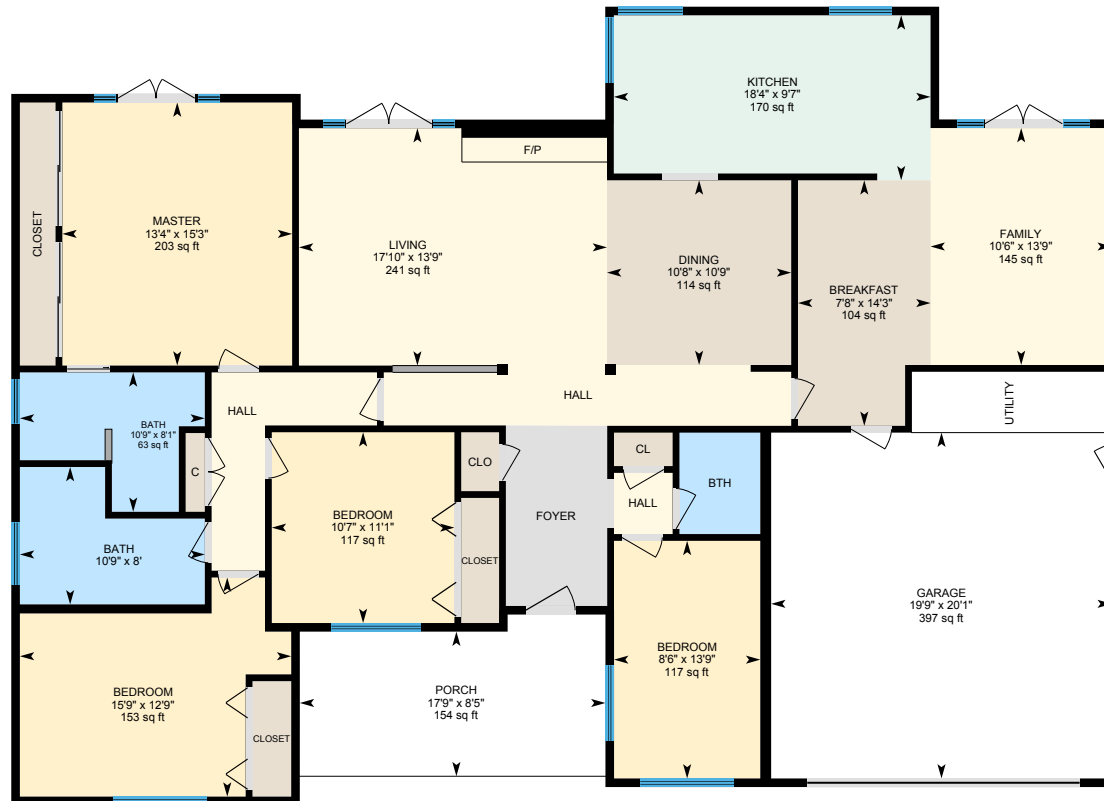

1202 Plaza Del Monte, Santa Barbara, CA

Main Floor Total Exterior Area 2038 sq ft
Total Interior Area 1917 sq ft

PREPARED: Apr, 2020

White regions are excluded from total floor area. All room dimensions and floor areas must be considered approximate and are subject to independent verification. For method of measurement please see <https://youriguide.com/measure/>.